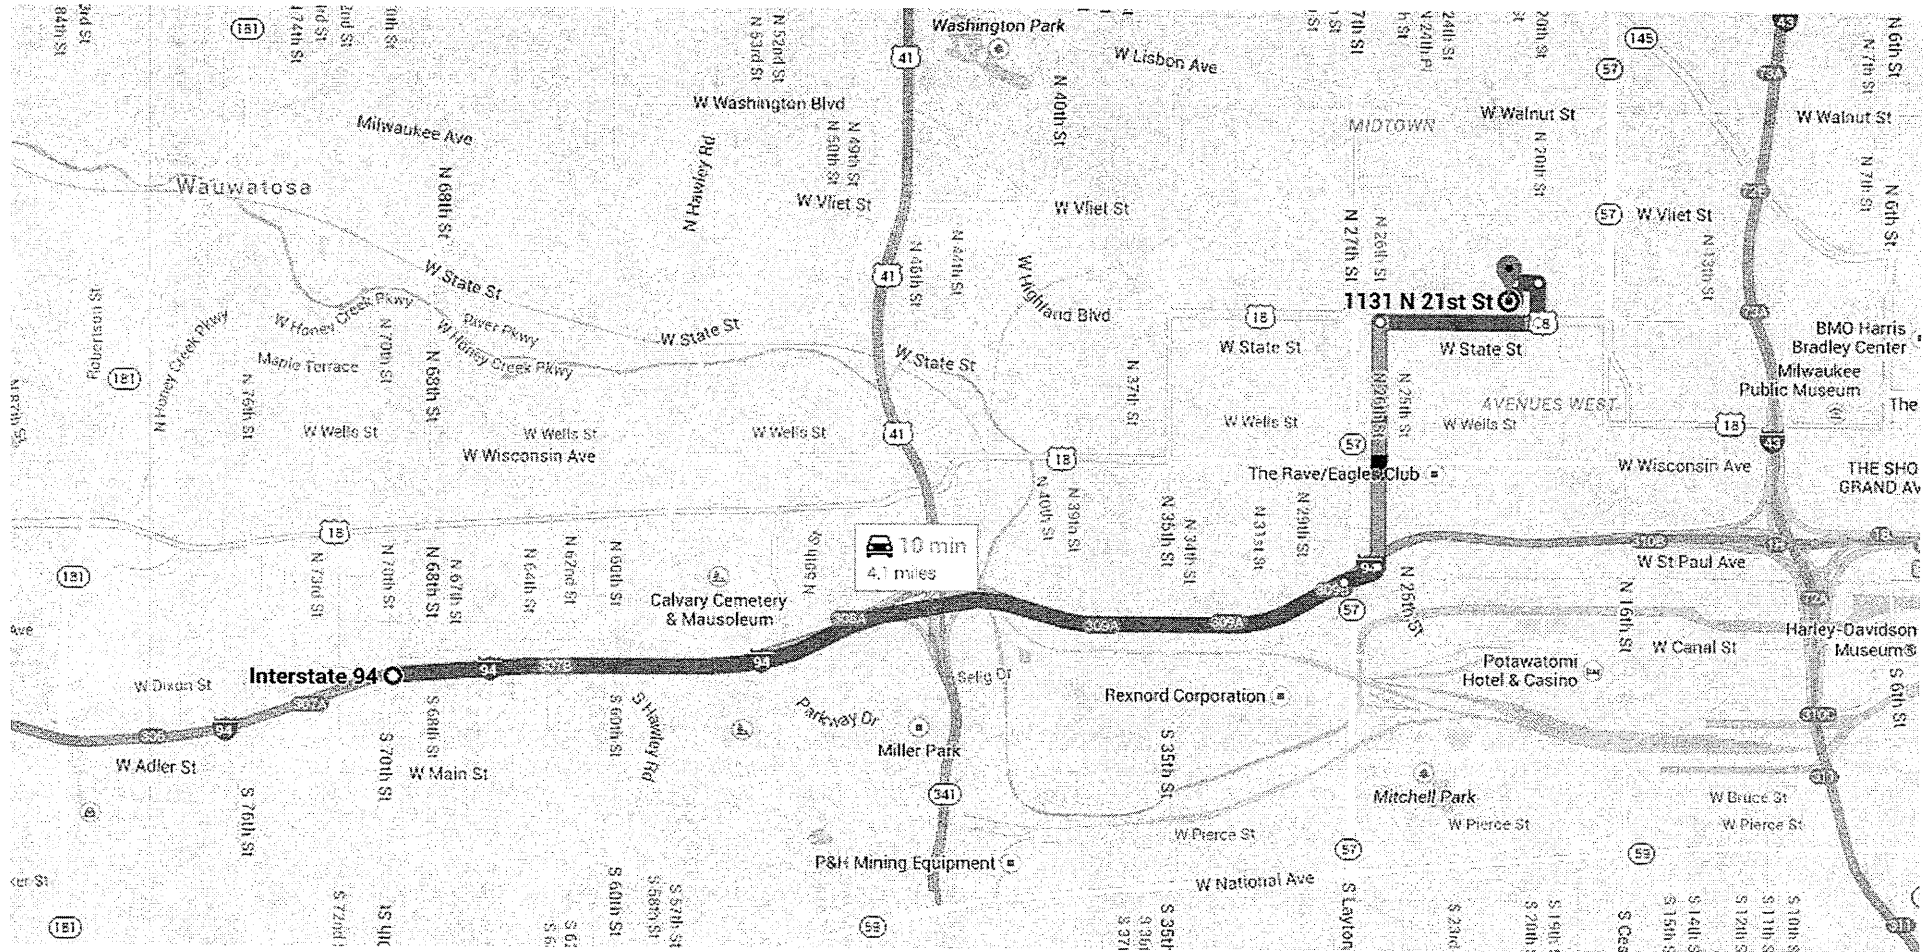

### Directions from Interstate 94 to 1131 N 21st St

○ Interstate 94  
Milwaukee, WI 53214

*From Madison*

1. Head east on I-94 E

2.7 mi

- 

2. Take exit 309B for 26th St/St Paul Ave

0.1 mi

---

- 

3. Continue onto N 26th St (signs for St Paul Ave W/27th St/Mitchell Domes)

0.7 mi

---

- 

4. Turn right onto W Highland Ave

0.4 mi

---

- 

5. Turn left onto N 20th St

0.1 mi

---

- 

6. Turn left onto W Juneau Ave

331 ft

---

- 

7. Turn left at the 1st cross street onto N 21st St

256 ft

 Destination will be on the right

 **1131 N 21st St**  
Milwaukee, WI 53233

These directions are for planning purposes only. You may find that construction projects, traffic, weather, or other events may cause conditions to differ from the map results, and you should plan your route accordingly. You must obey all signs or notices regarding your route.